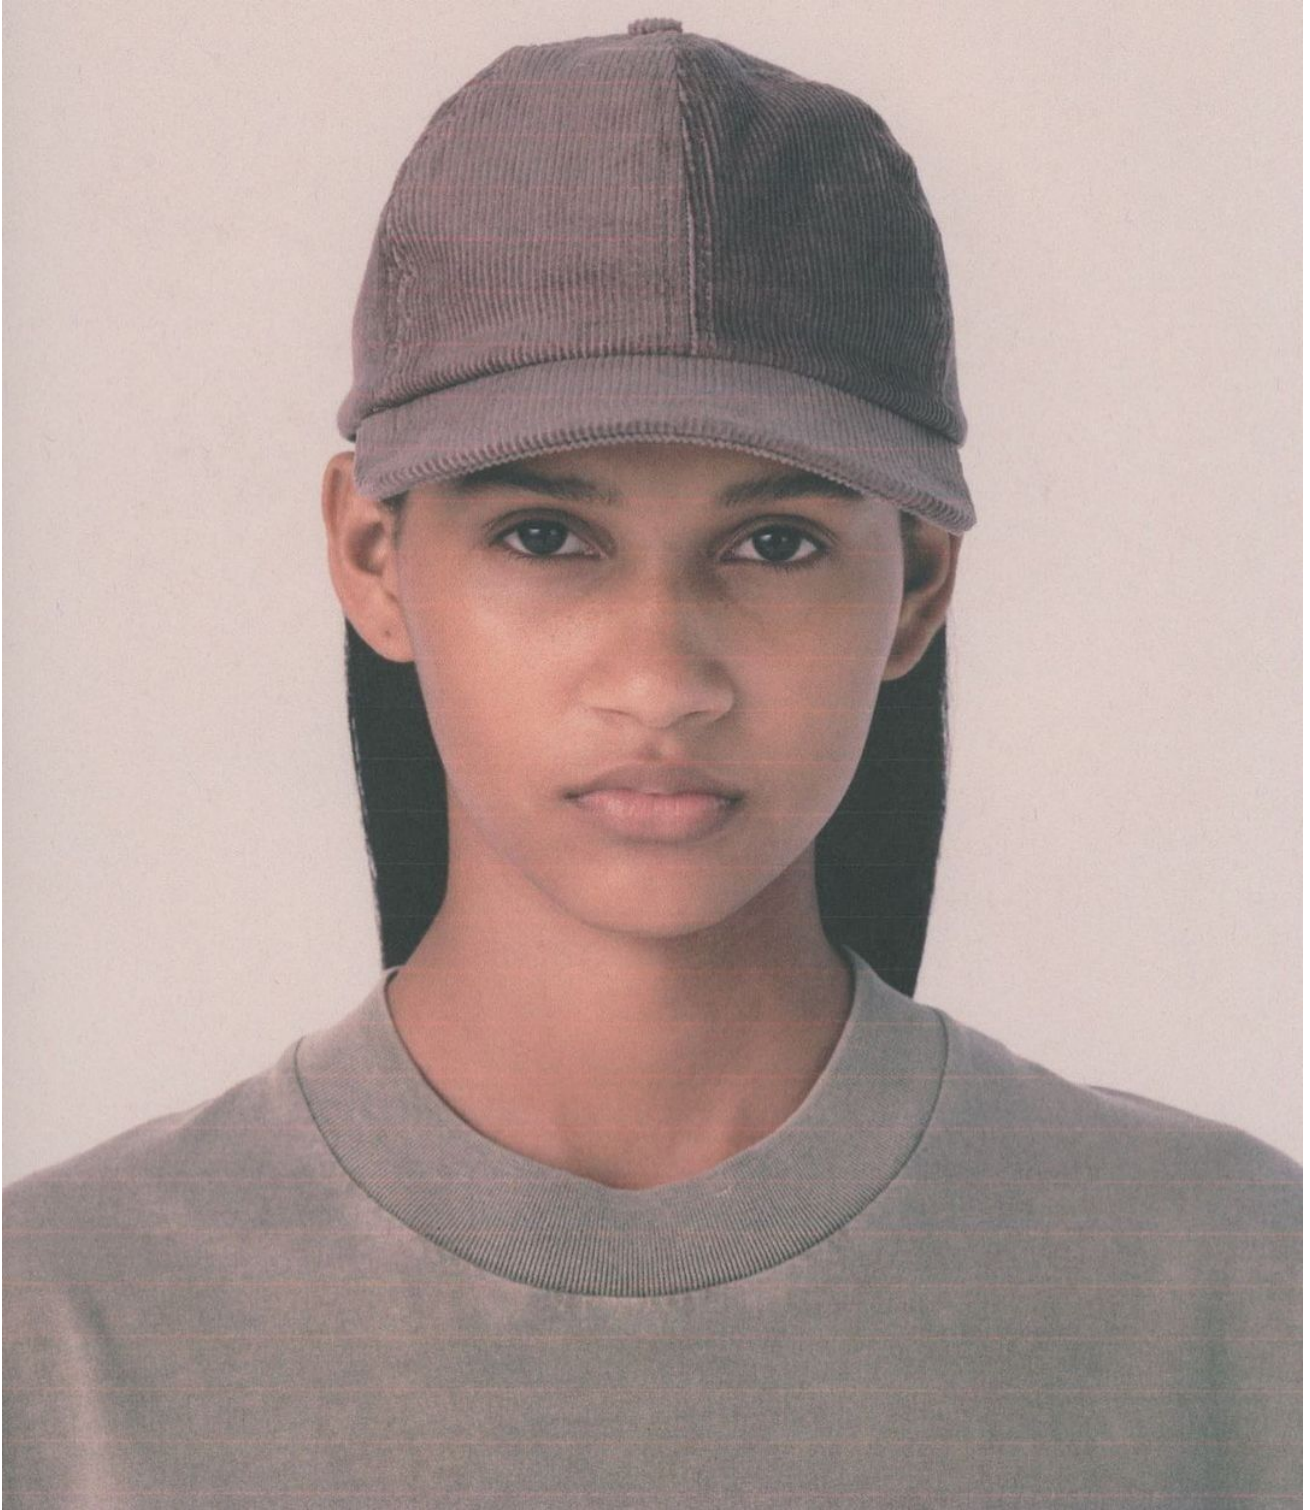

SELENA

height 5'10" · bust 31.5" · waist 23.5" · hips 35.5" · dress 36 EU/6 US/8 UK
shoes size 39 EU/8 US/6 UK · hair dark brown · eyes brown